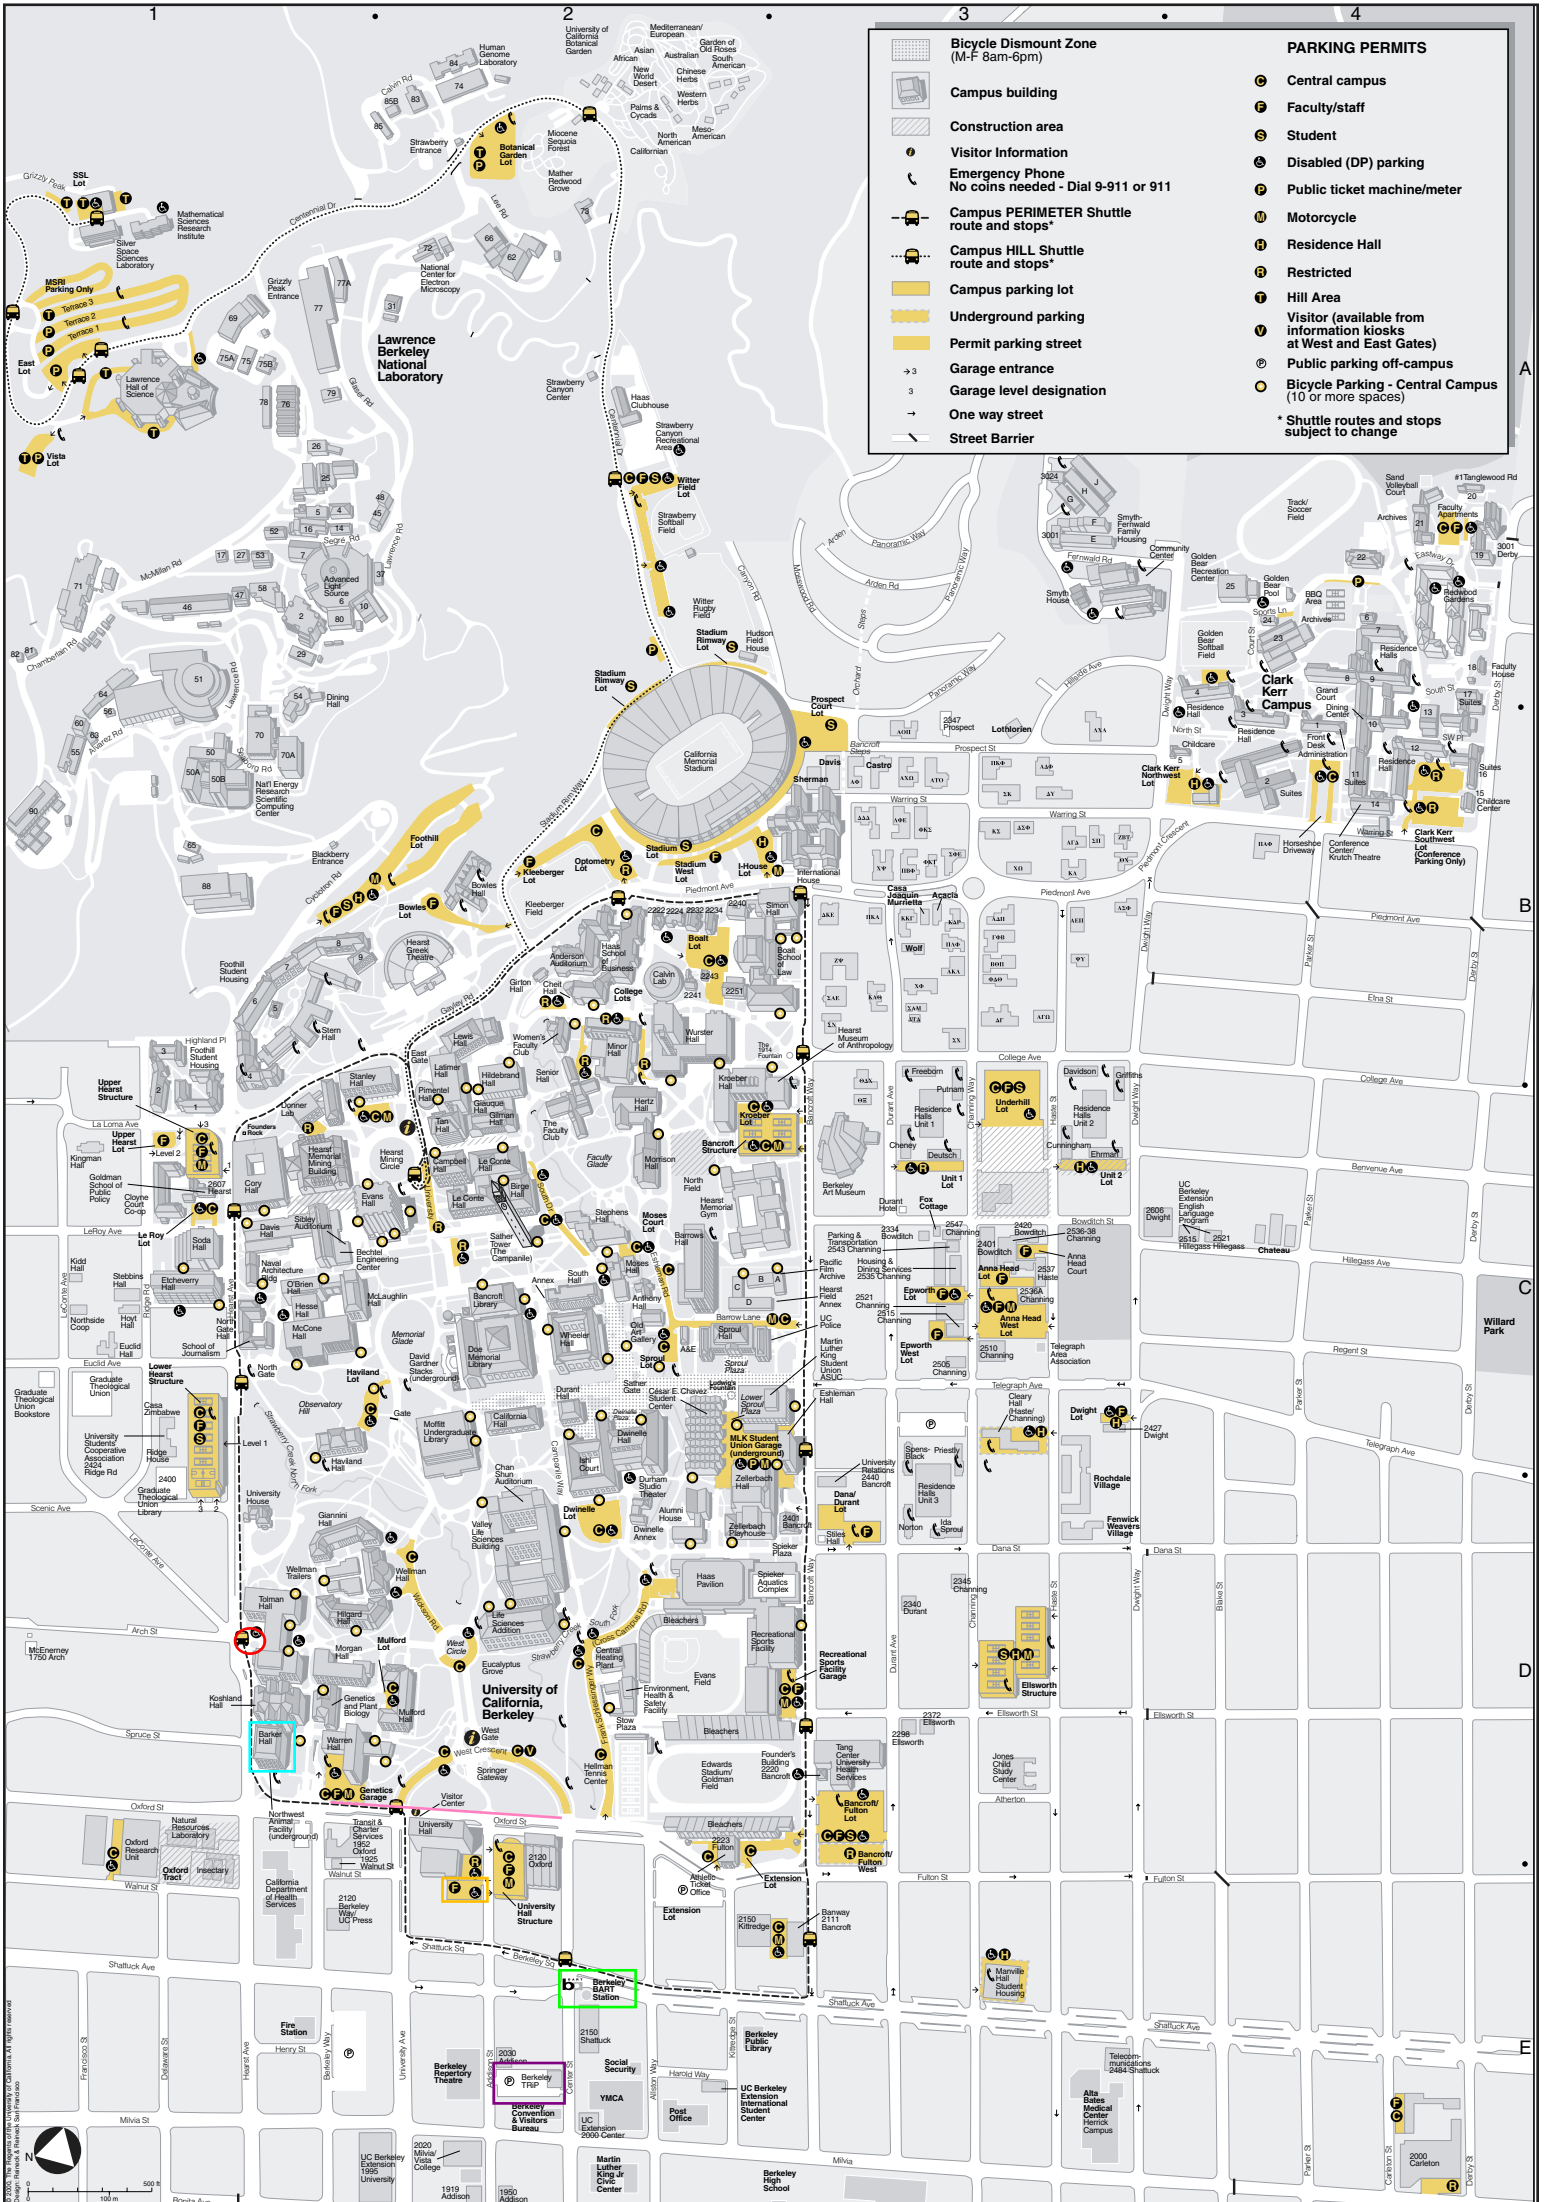

UC Berkeley Parking Map

	Bicycle Dismount Zone (M-F 8am-6pm)	PARKING PERMITS
	Campus building	Central campus
	Construction area	Faculty/staff
	Visitor Information Emergency Phone No coins needed - Dial 9-911 or 911	Student
	Campus PERIMETER Shuttle route and stops*	Disabled (DP) parking
	Campus HILL Shuttle route and stops*	Public ticket machine/meter
	Campus parking lot	Motorcycle
	Underground parking	Residence Hall
	Permit parking street	Restricted
	Garage entrance	Visitor (available from information kiosks at West and East Gates)
	Garage level designation	Public parking off-campus (10 or more spaces)
	One way street	Bicycle Parking - Central Campus (10 or more spaces)
	Street Barrier	* Shuttle routes and stops subject to change